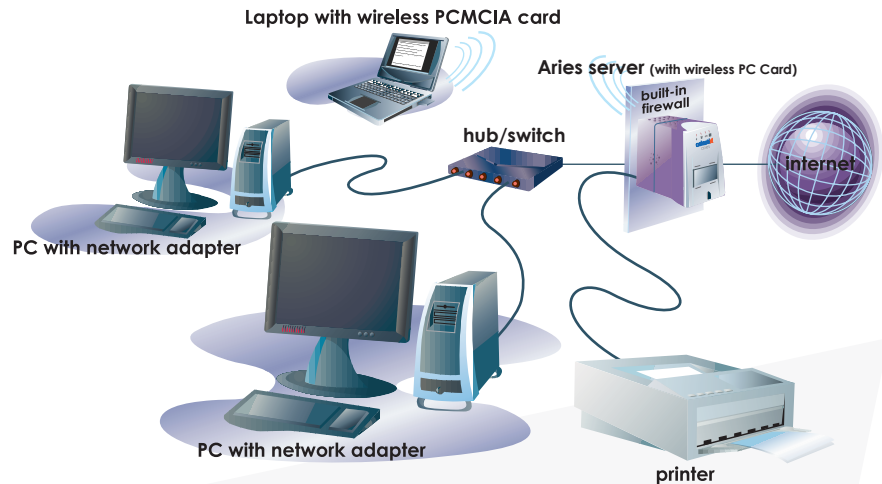

aries

Small Office Connectivity

Useable right out of the box, the Aries is the fastest way to connect a small network to the internet. Just plug in a few cables, enter your Internet settings on the front panel, and the whole office is connected to the internet in minutes.

Features

Internet Gateway/Router

Share a single Internet connection with the whole office.

Web Cache

Enhance network performance and reduce Internet traffic by caching frequently accessed web pages.

Email Server

Consolidate and automatically send and retrieve email for the whole office using preset schedules.

File Server

Provide network storage for users to share files, documents, applications, and other critical data.

System Administration

Browser-based system administration tool.
Graphical LCD display and front panel controls.

International Language Support

English, Traditional Chinese, Simplified Chinese, Japanese, Korean, German, French, Spanish, Portuguese and Italian.